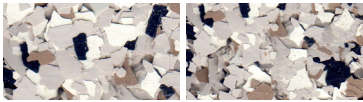

Beige

Tile Red

Medium Blue

White, Black, Safety Red, Safety Yellow, & Safety Orange are also available.
Additional charges will apply for safety colors.
Please contact your sales rep for samples.

Metallic Colors

Gun Metal

Recycled Porcelain

Colonial

Recycled Glass

Dynamic Orange

Blue Mahogany

Salt & Pepper

Mosaic Vinyl Flakes Blends (Available in 1/4", 1/8" & 1/16" Flakes)

Orbit

Sorrel

Domino

Shoreline

Kringle

Outback

Snowfall

Nightfall